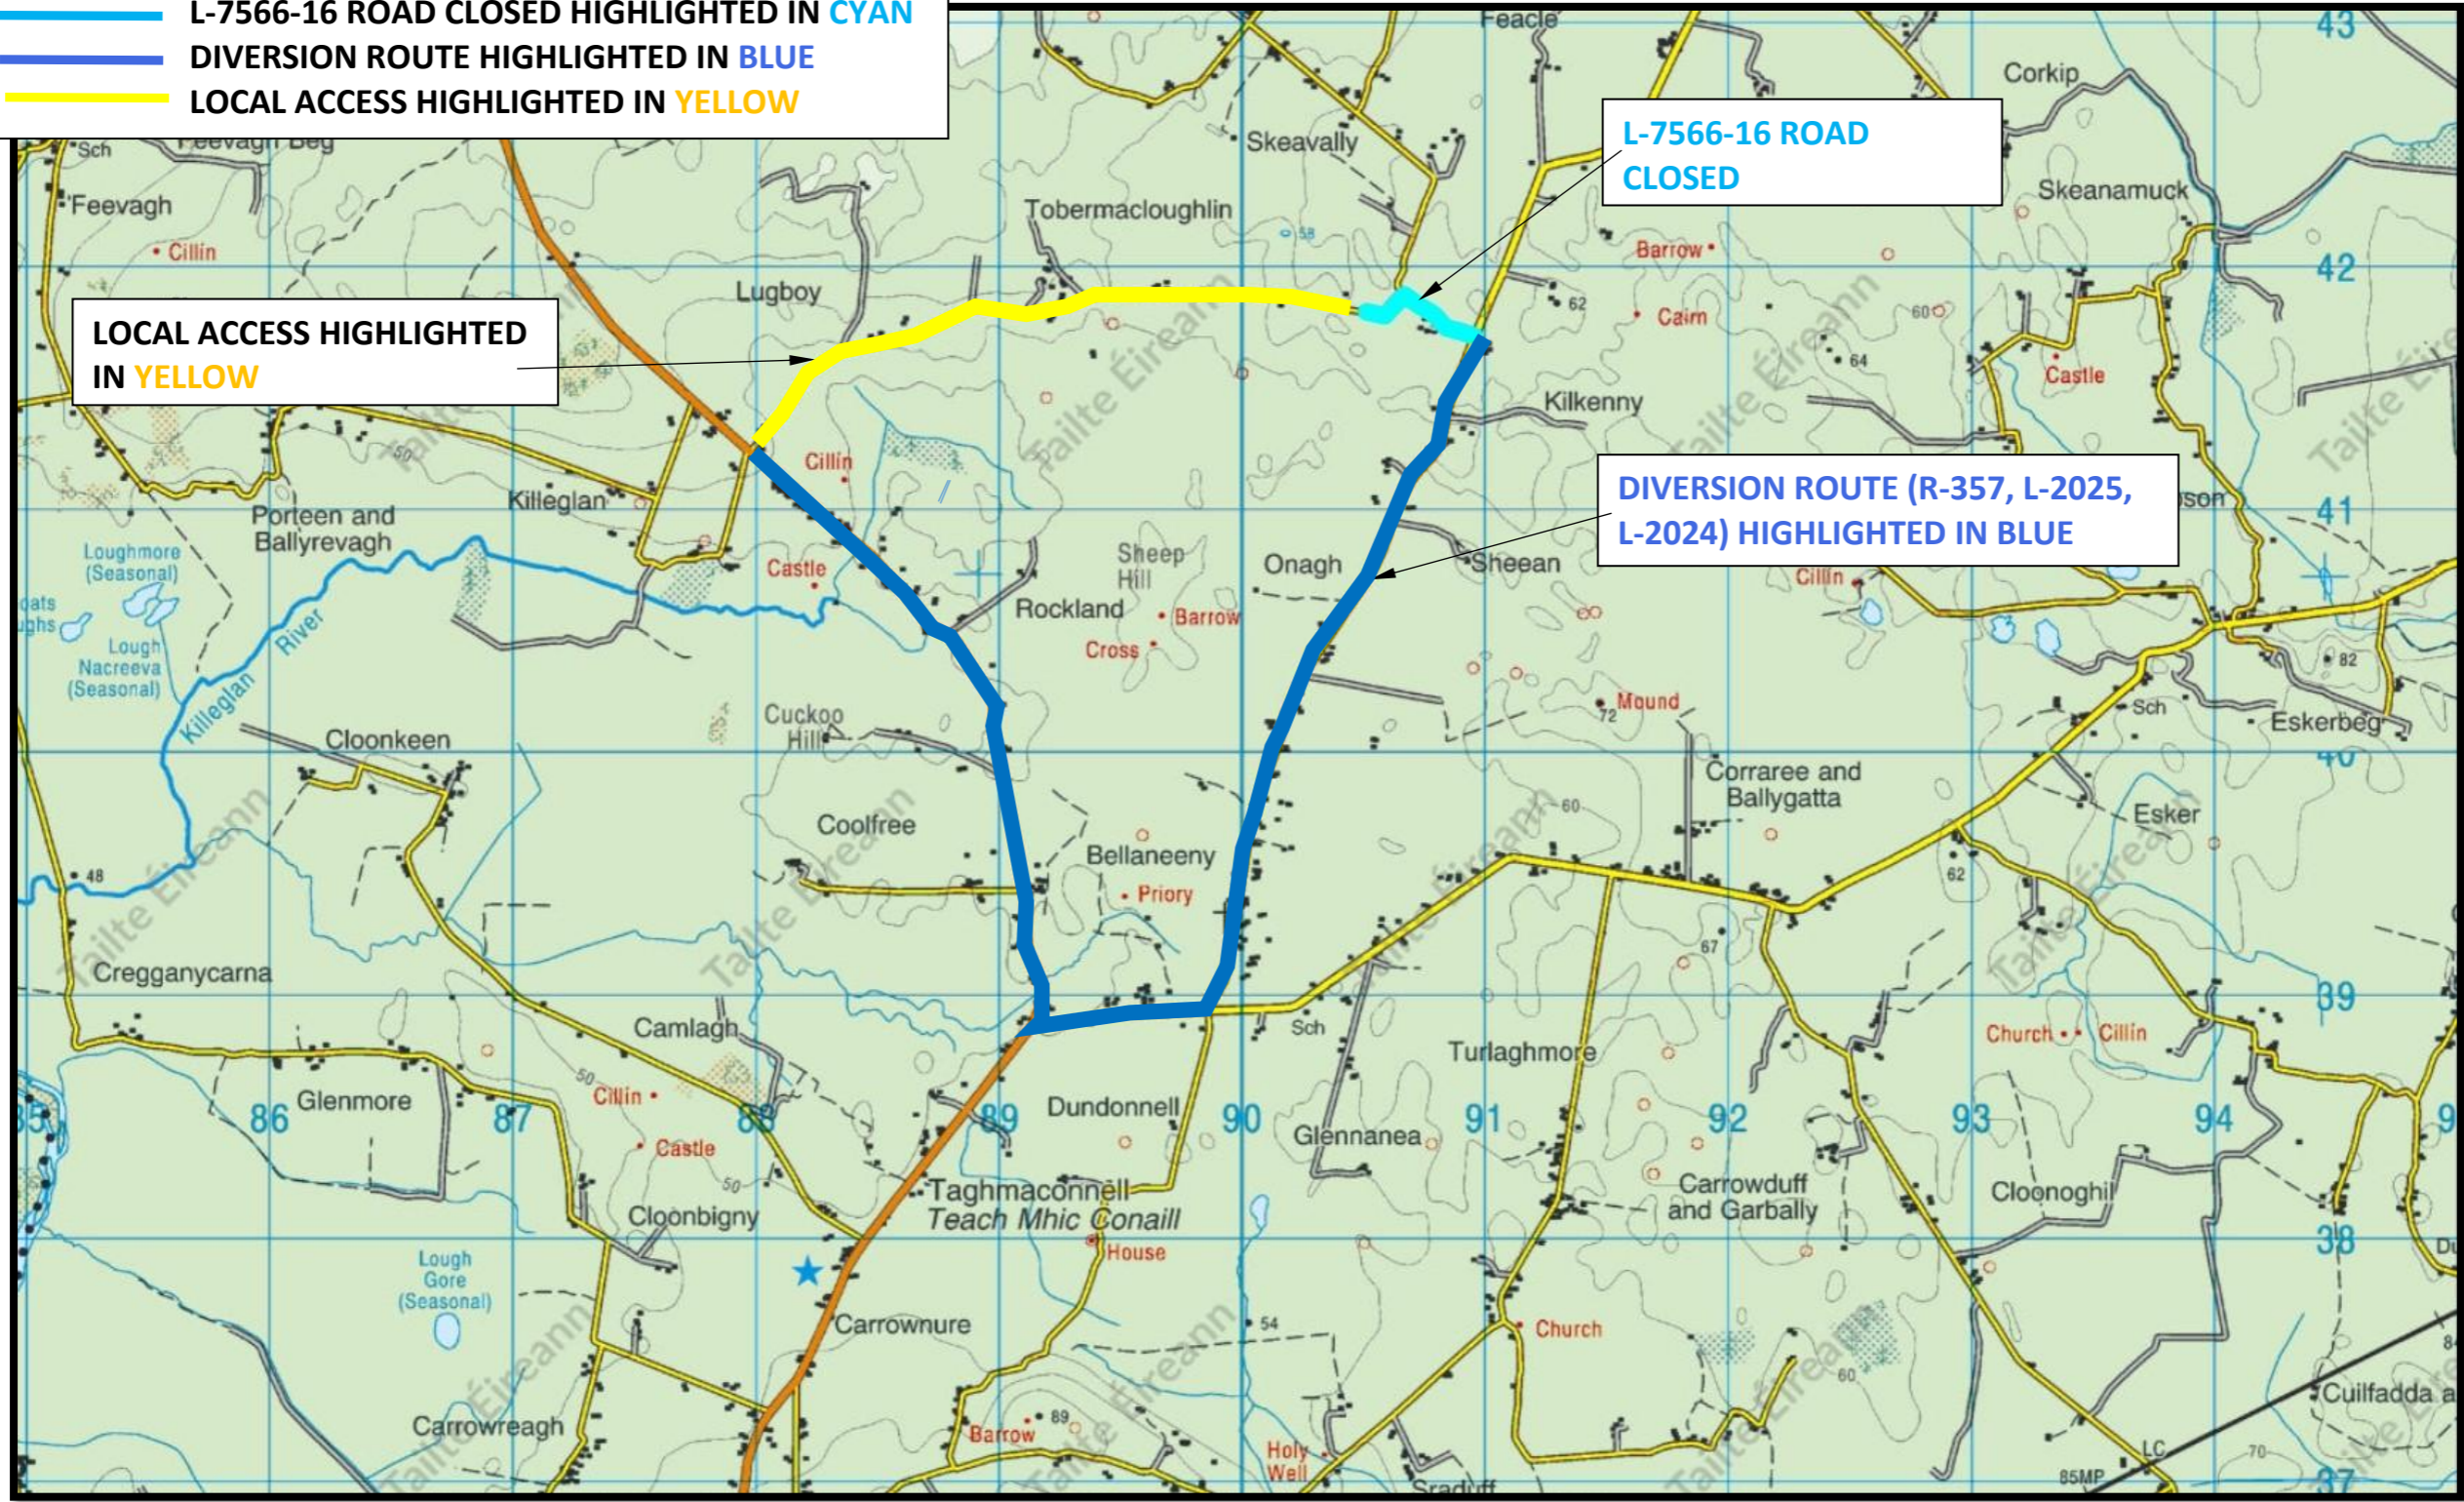

-  L-7566-16 ROAD CLOSED HIGHLIGHTED IN **CYAN**
-  DIVERSION ROUTE HIGHLIGHTED IN **BLUE**
-  LOCAL ACCESS HIGHLIGHTED IN **YELLOW**

LOCAL ACCESS HIGHLIGHTED
IN **YELLOW**

L-7566-16 ROAD
CLOSED

DIVERSION ROUTE (R-357, L-2025,
L-2024) HIGHLIGHTED IN **BLUE**

ROAD CLOSURE, L-7566-16 Onagh, CO. ROSCOMMON.