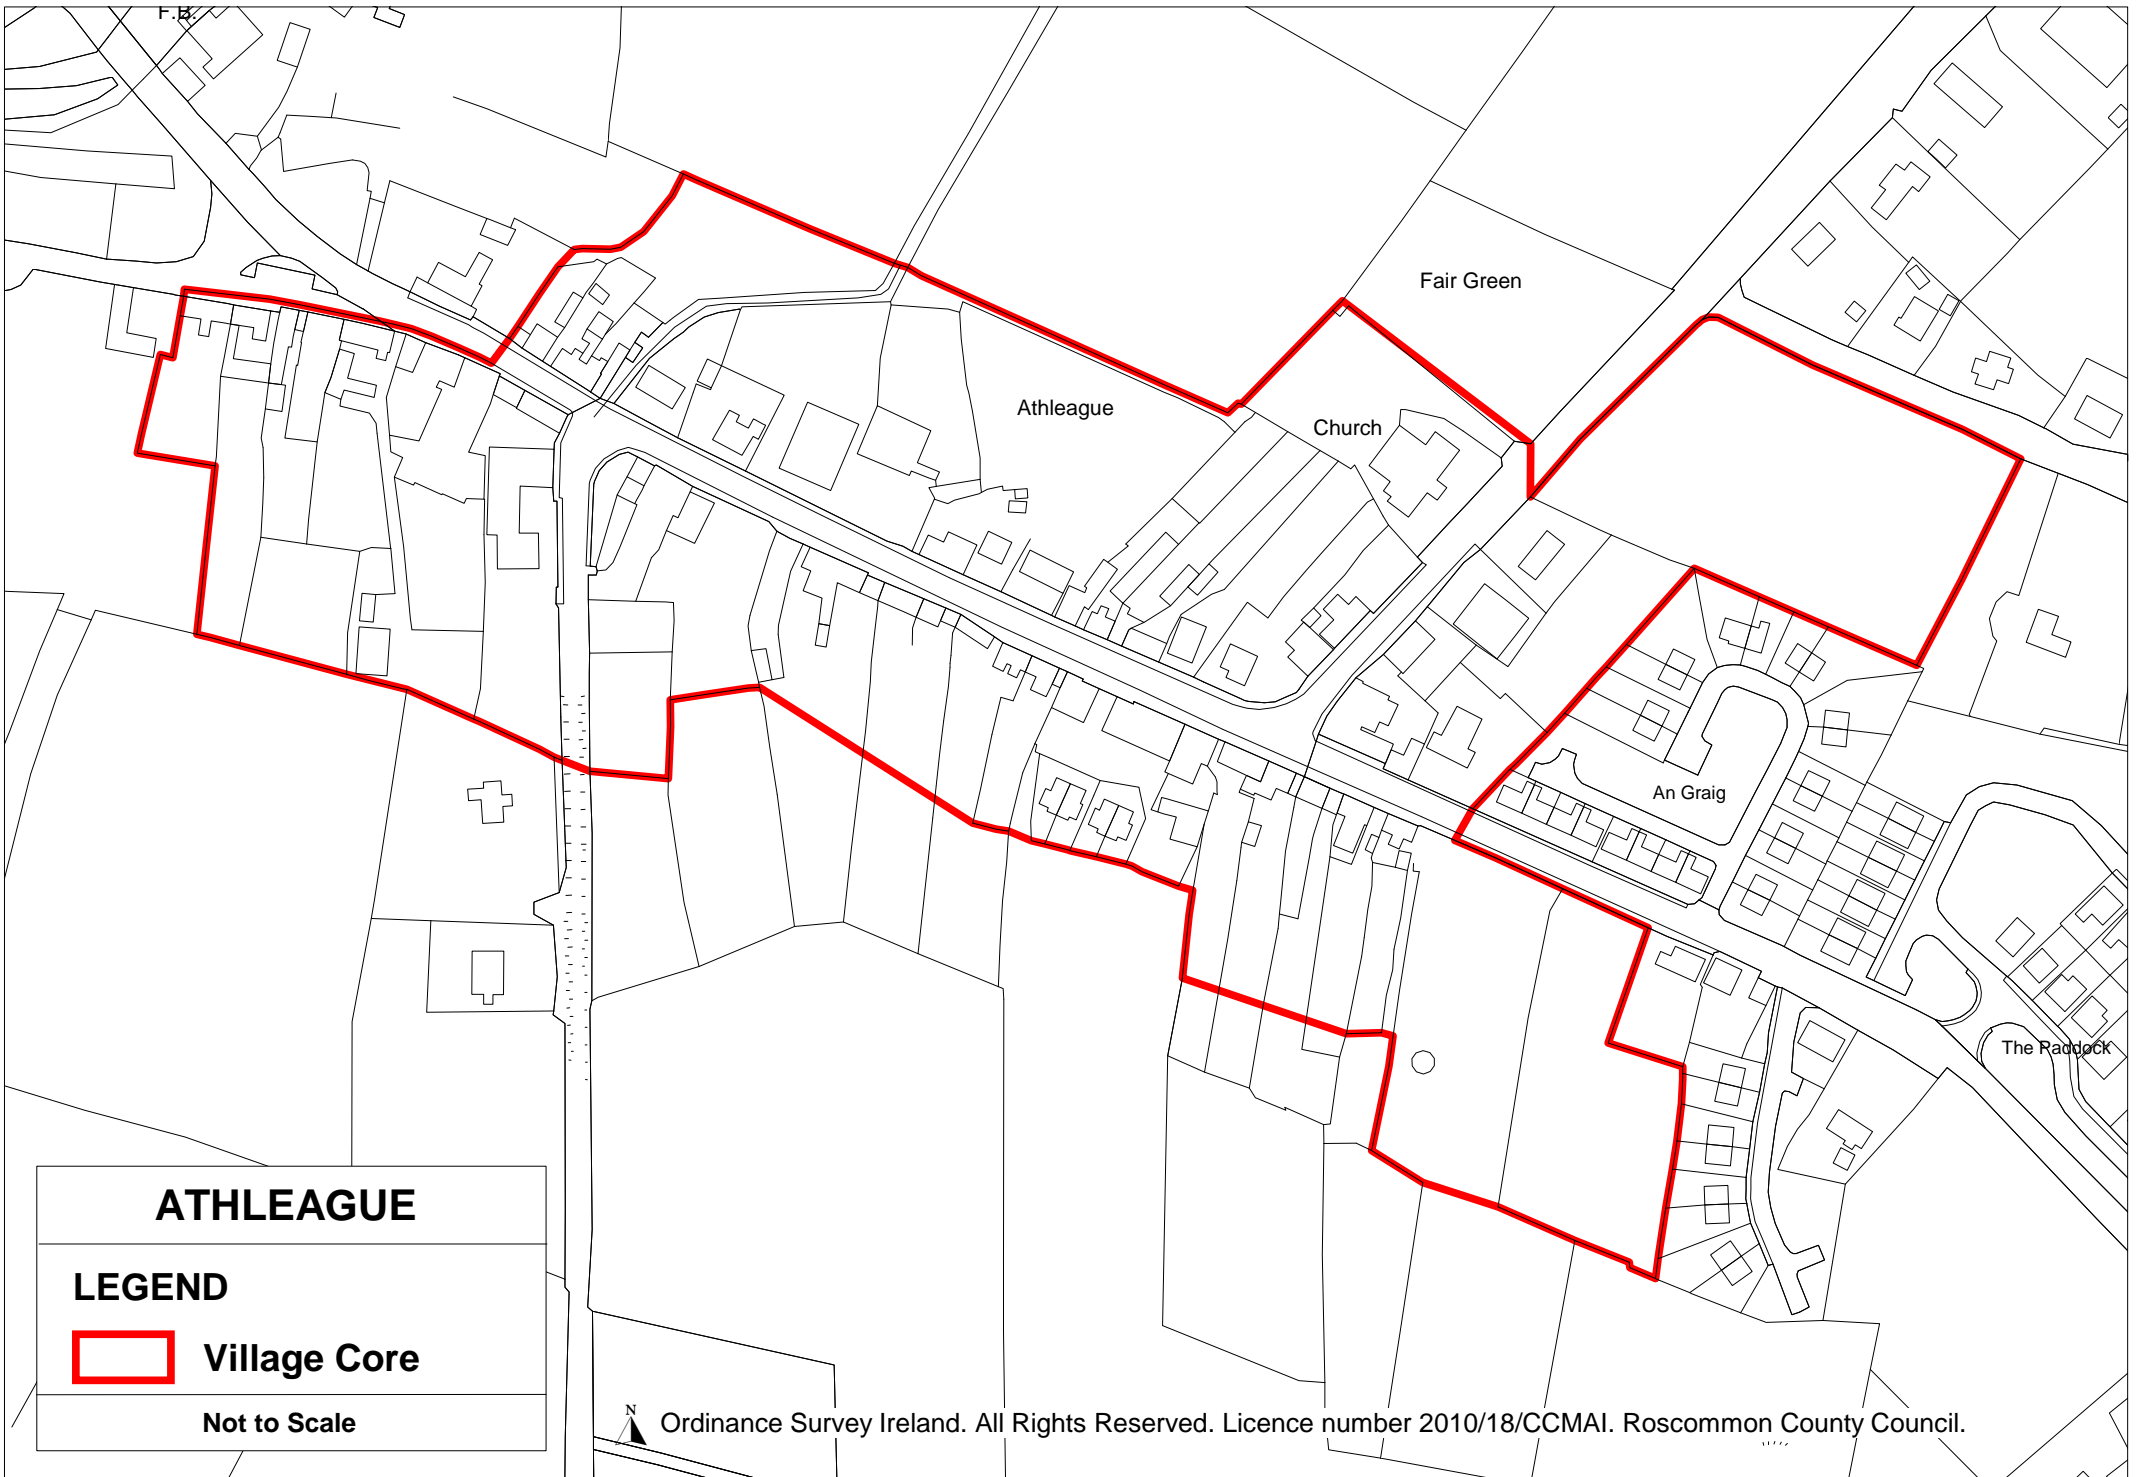

ARIGNA

LEGEND

 **Village Core**

Not to Scale

Ordinance Survey Ireland. All Rights Reserved. Licence number 2010/18/CCMAI. Roscommon County Council.

BALLINAMEEN

LEGEND

 Village Core

Not to Scale

 Ordinance Survey Ireland. All Rights Reserved. Licence number 2010/18/CCMAI. Roscommon County Council.

BALLINLOUGH

LEGEND

 Village Core

Not to Scale

BALLINTOBER

LEGEND

BELLANAGARE

LEGEND

 Village Core

Not to Scale

CLOONFAD

LEGEND

 Village Core

Not to Scale

TULSK

LEGEND

 **Village Core**

Not to Scale