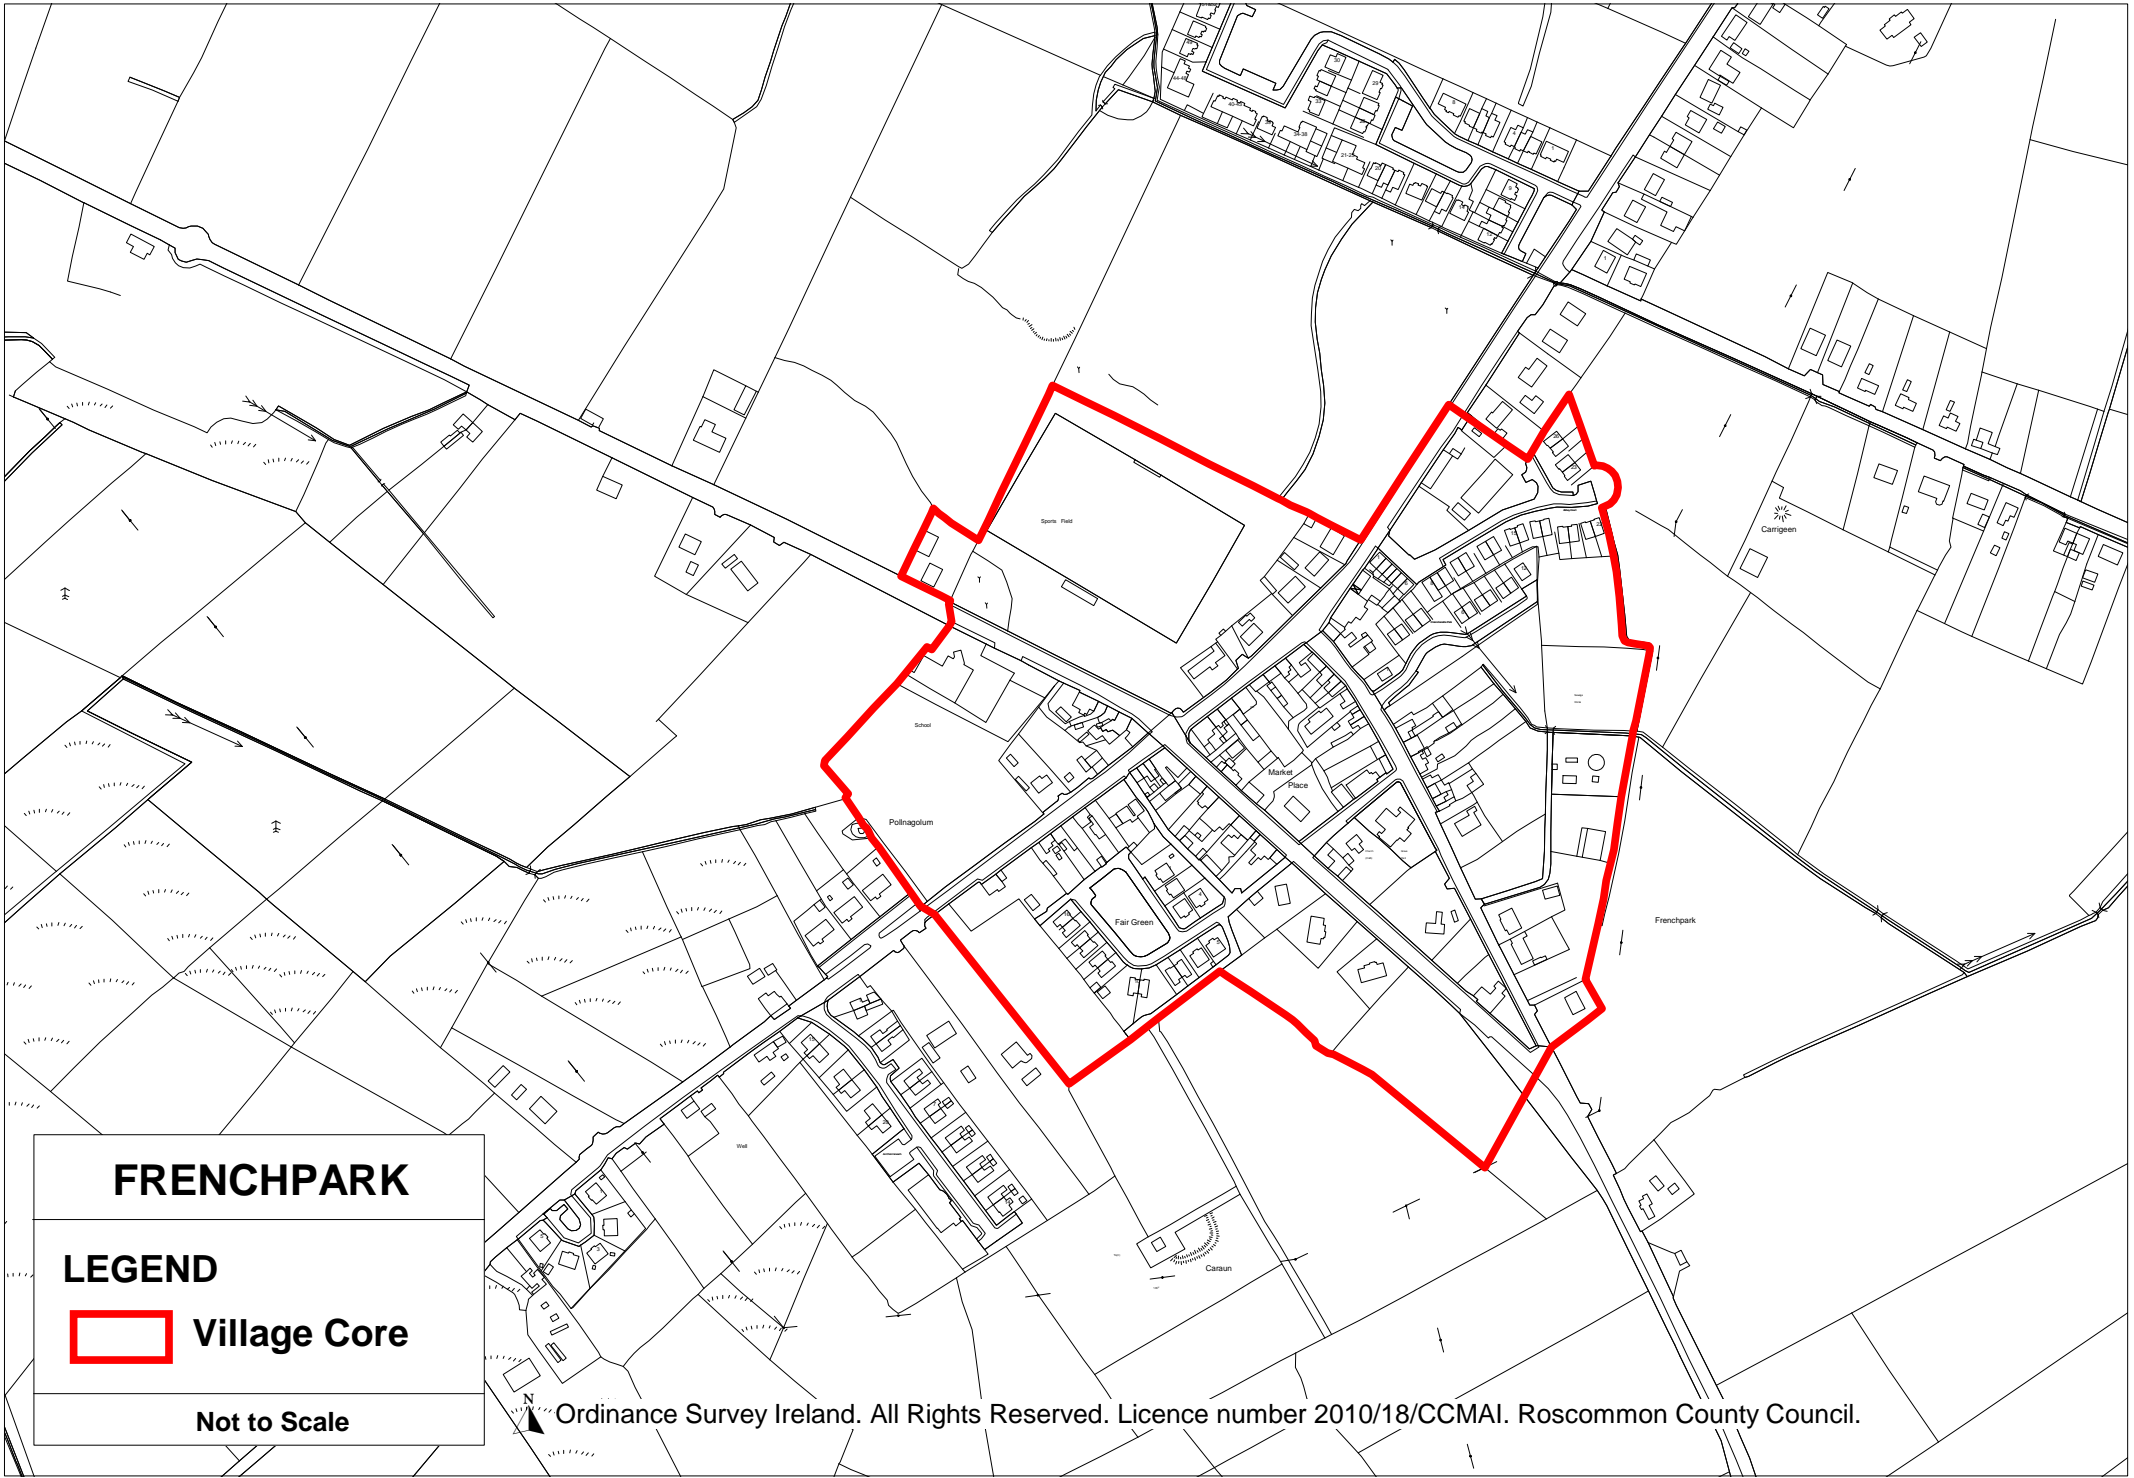

FRENCHPARK

LEGEND

Village Core

Not to Scale