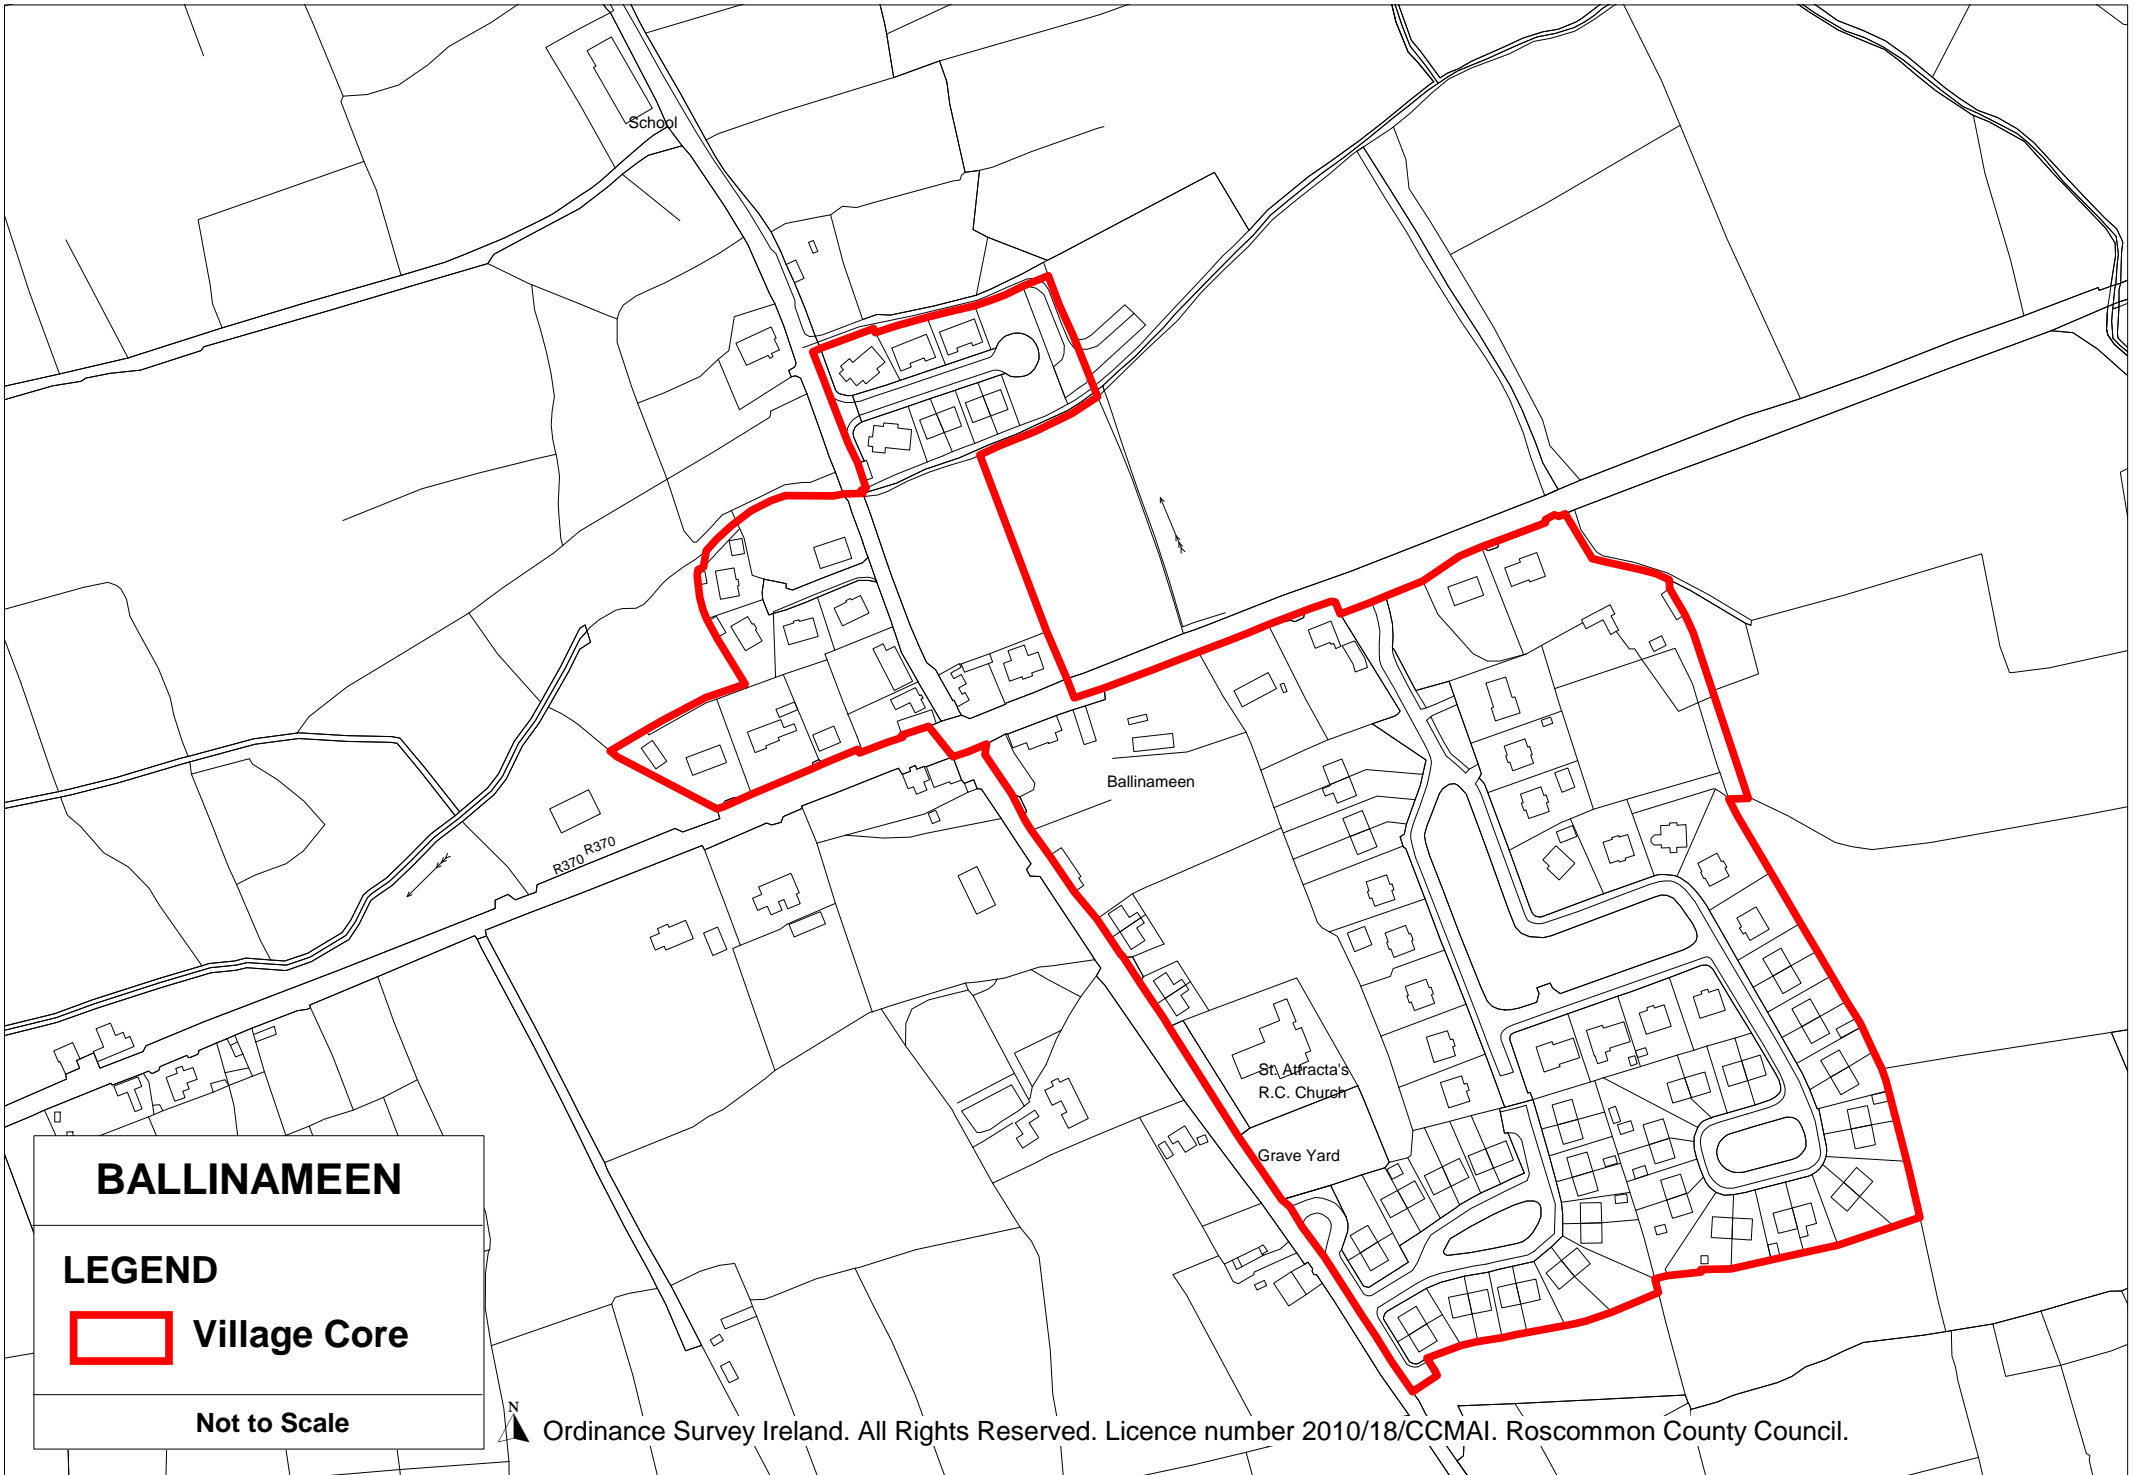

ARIGNA

LEGEND

 **Village Core**

Not to Scale

Ordinance Survey Ireland. All Rights Reserved. Licence number 2010/18/CCMAI. Roscommon County Council.

BALLINAMEEN

LEGEND

 Village Core

BELLANAGARE

LEGEND

 Village Core

Not to Scale

CLOONFAD

LEGEND

 Village Core

Not to Scale

TULSK

LEGEND

 **Village Core**

Not to Scale