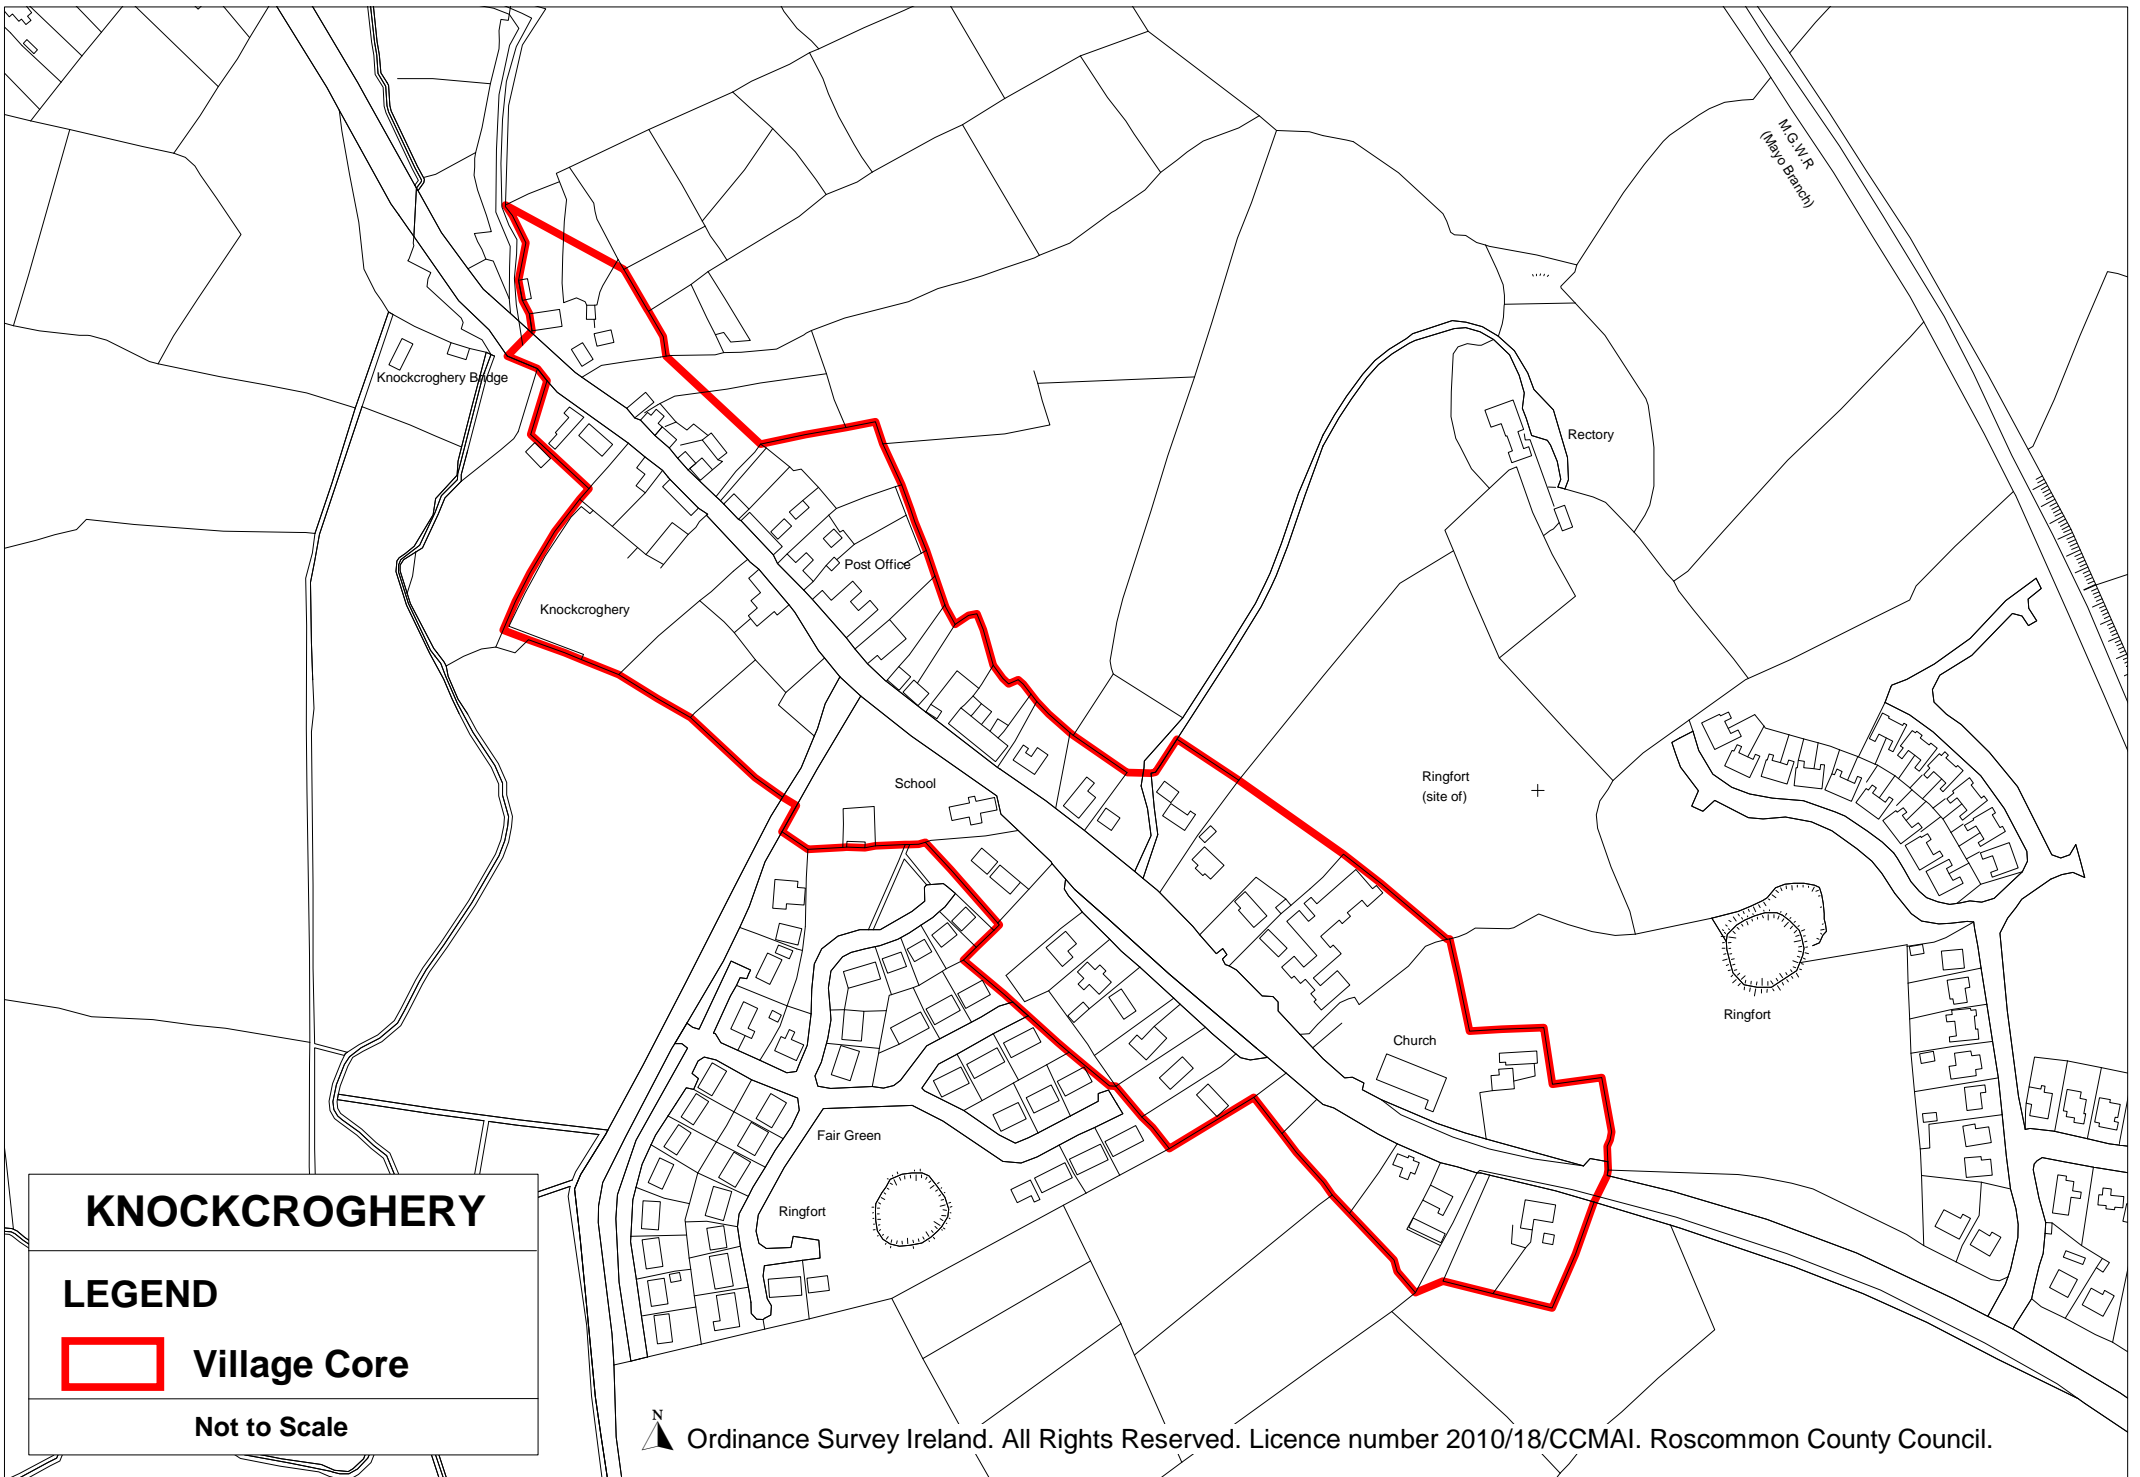

Not to Scale

LISACUL

LEGEND

 **Village Core**

Not to Scale

Ordnance Survey Ireland. All Rights Reserved. Licence number 2010/18/CCMAI. Roscommon County Council.

LOUGHGLINN

LEGEND