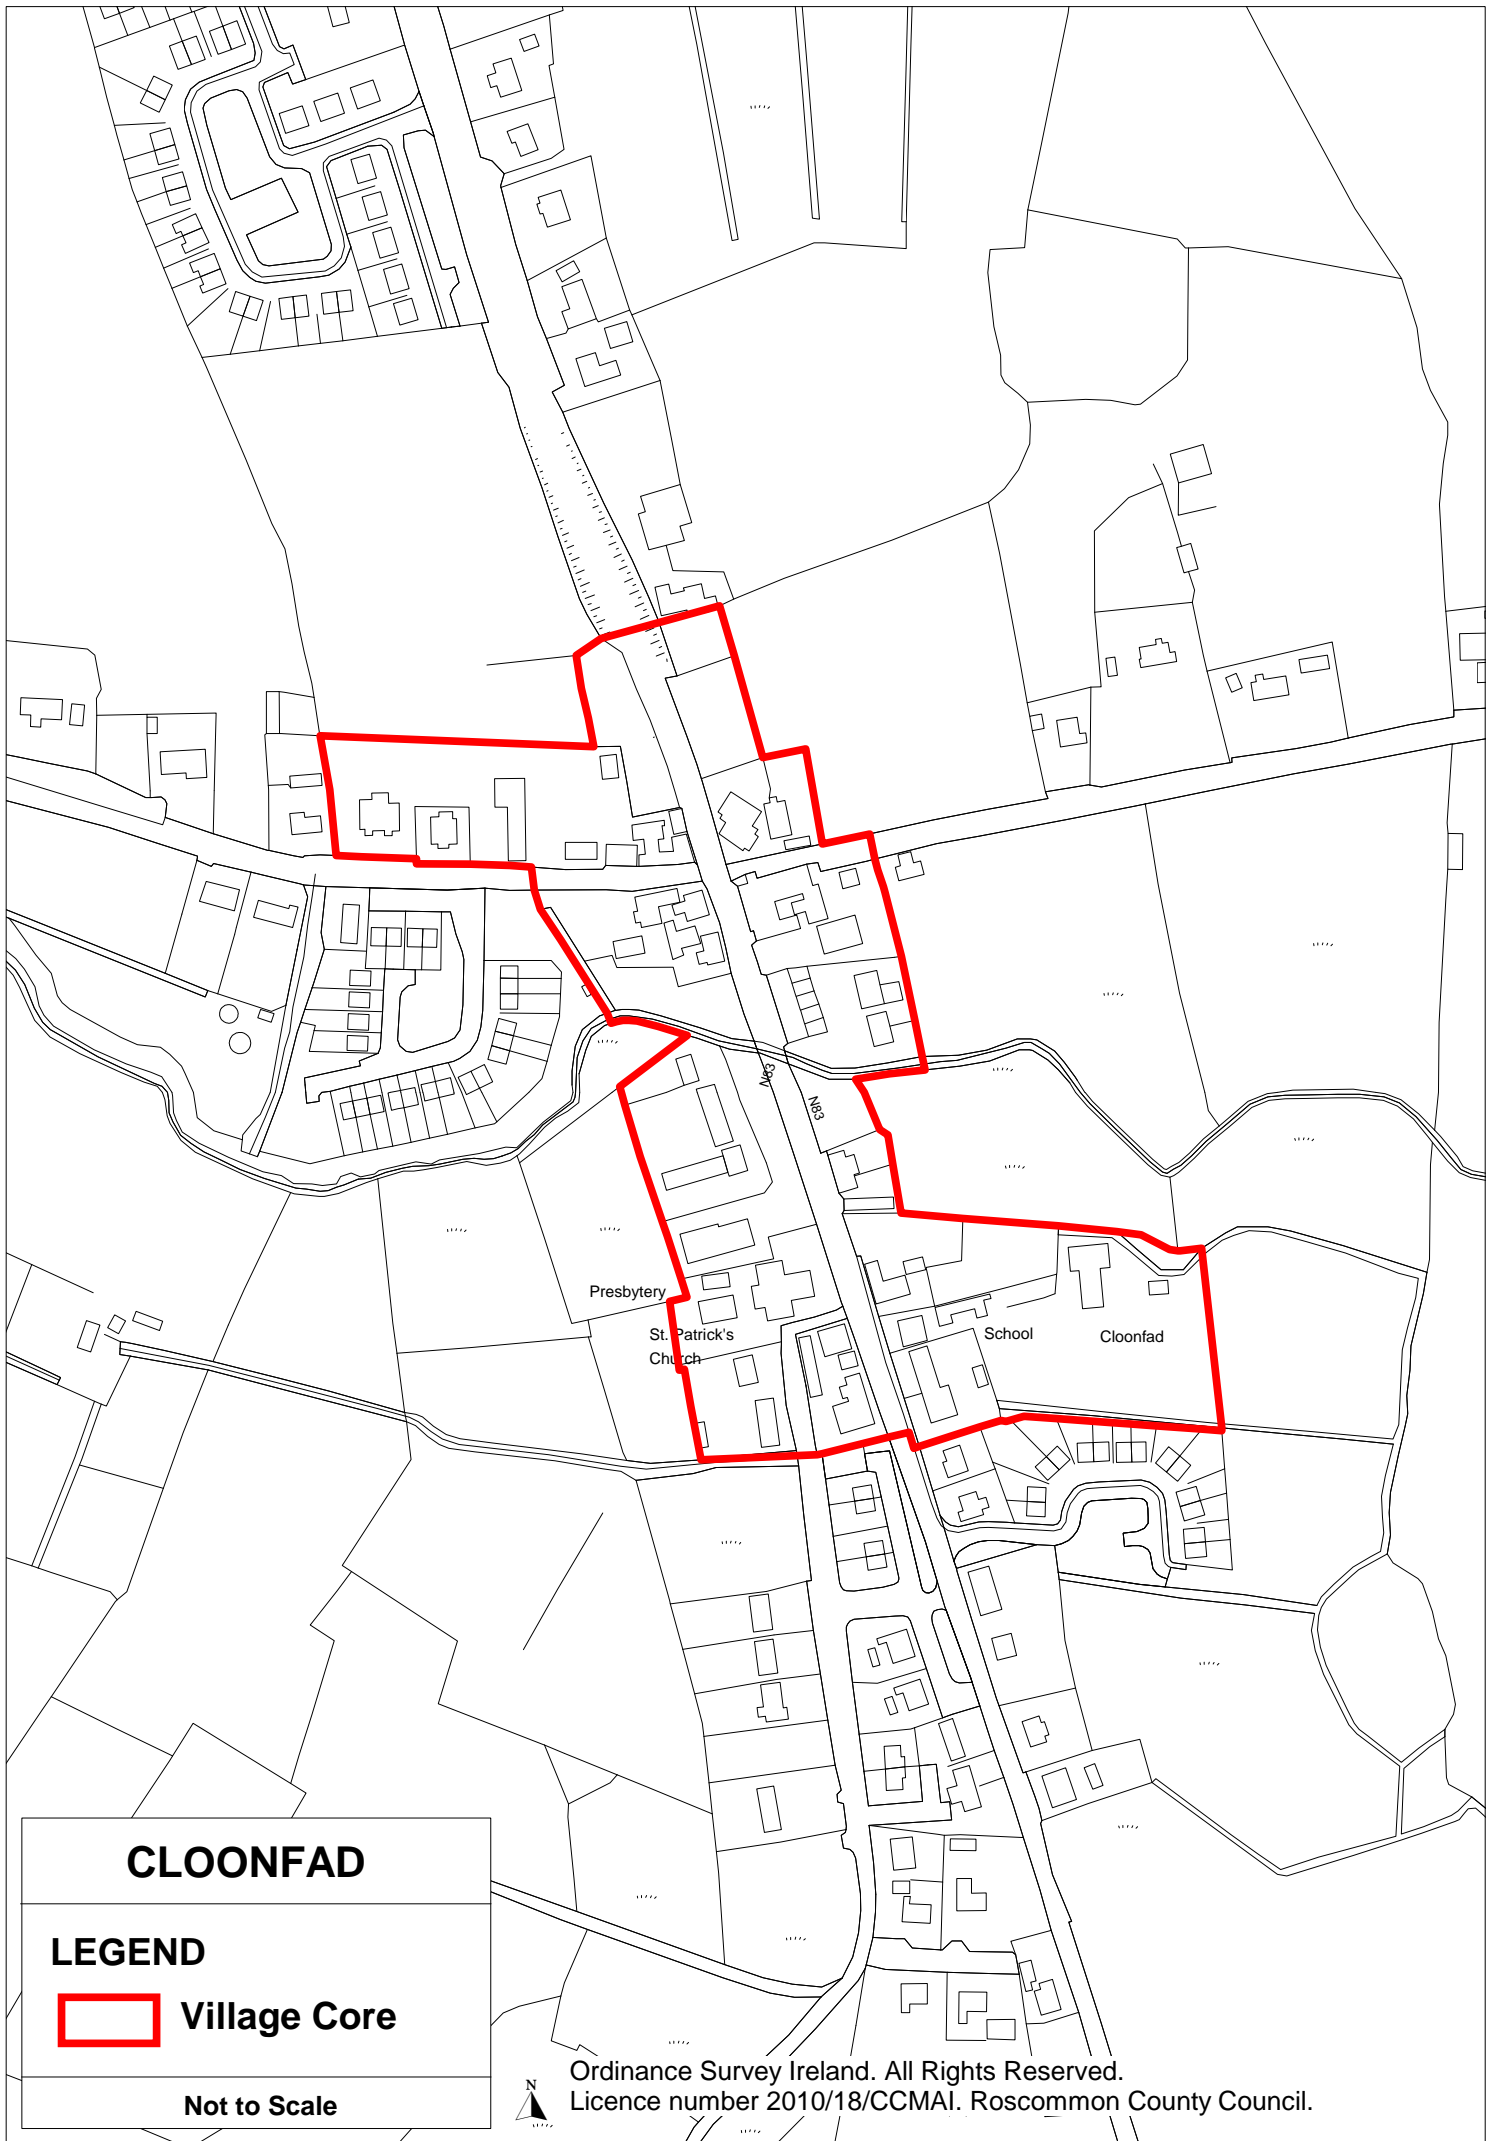

 Village Core

Not to Scale

Ordnance Survey Ireland. All Rights Reserved.
Licence number 2010/18/CCMAI. Roscommon County Council.

BALLYLEAGUE

LEGEND

 County Boundary

 Village Core

Not to Scale

BELLANAGARE

LEGEND

 Village Core

Not to Scale

CLOONFAD

LEGEND

 Village Core

Not to Scale