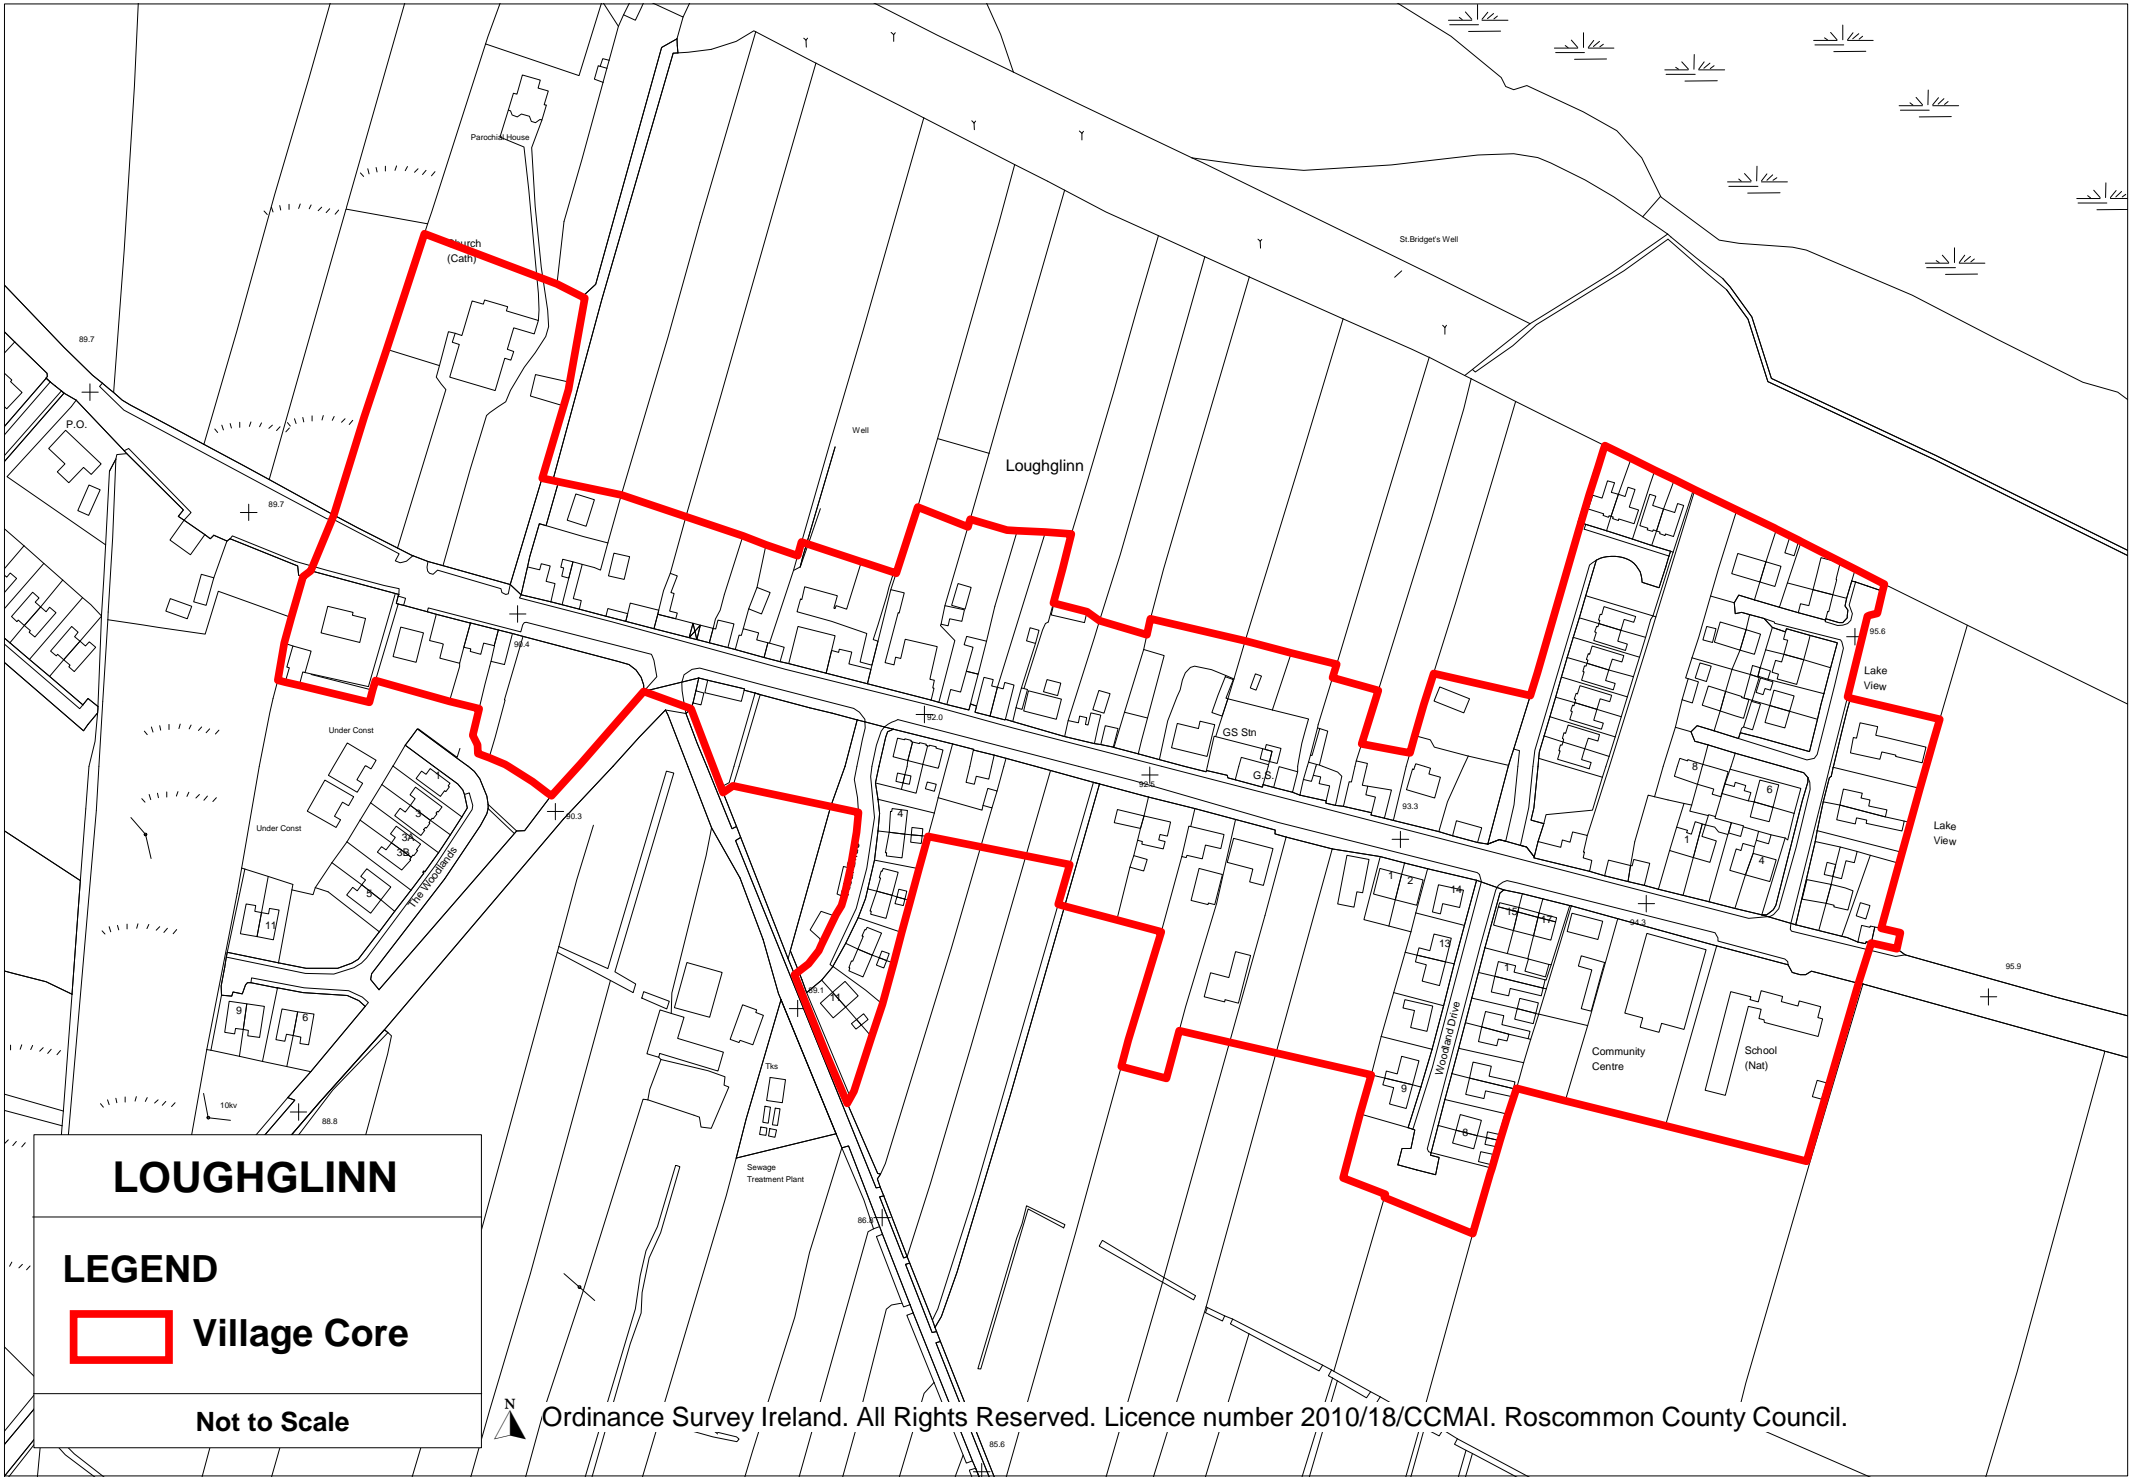

Not to Scale

LISACUL

LEGEND

 **Village Core**

Not to Scale

Ordnance Survey Ireland. All Rights Reserved. Licence number 2010/18/CCMAI. Roscommon County Council.

LOUGHGLINN

LEGEND

 Village Core

Not to Scale

Ordinance Survey Ireland. All Rights Reserved. Licence number 2010/18/CCMAI. Roscommon County Council.

TERMONBARRY

LEGEND

 County Boundary

 Village Core

Not to Scale

TULSK

LEGEND

 **Village Core**

Not to Scale