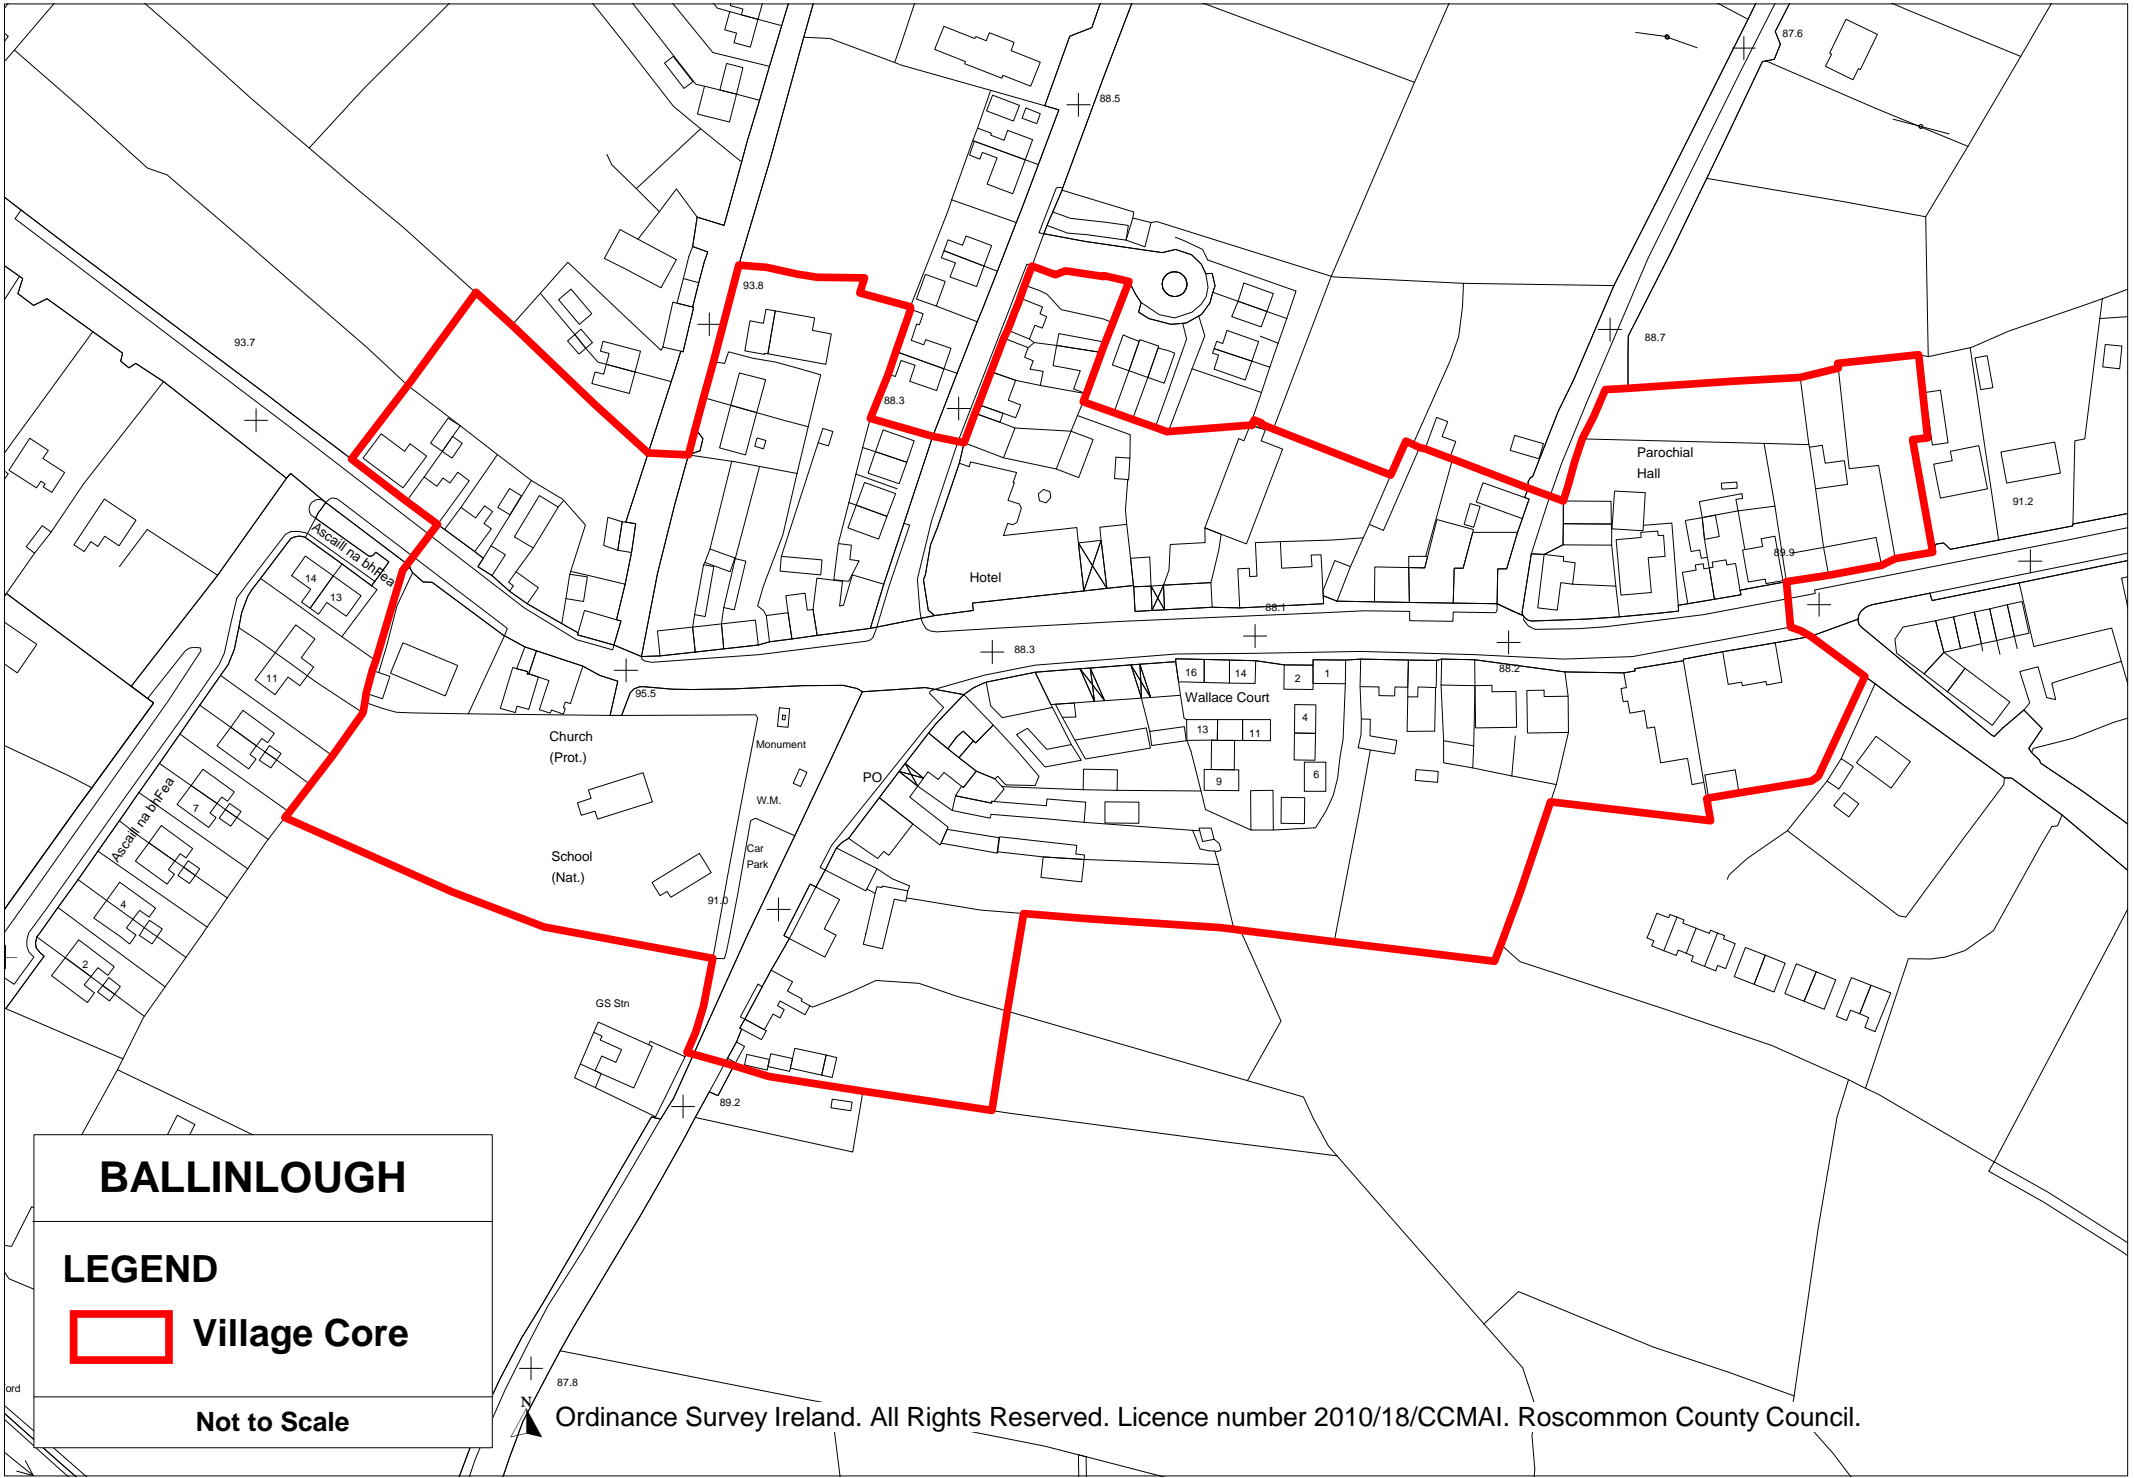

BALLINLOUGH

LEGEND

Village Core

Not to Scale